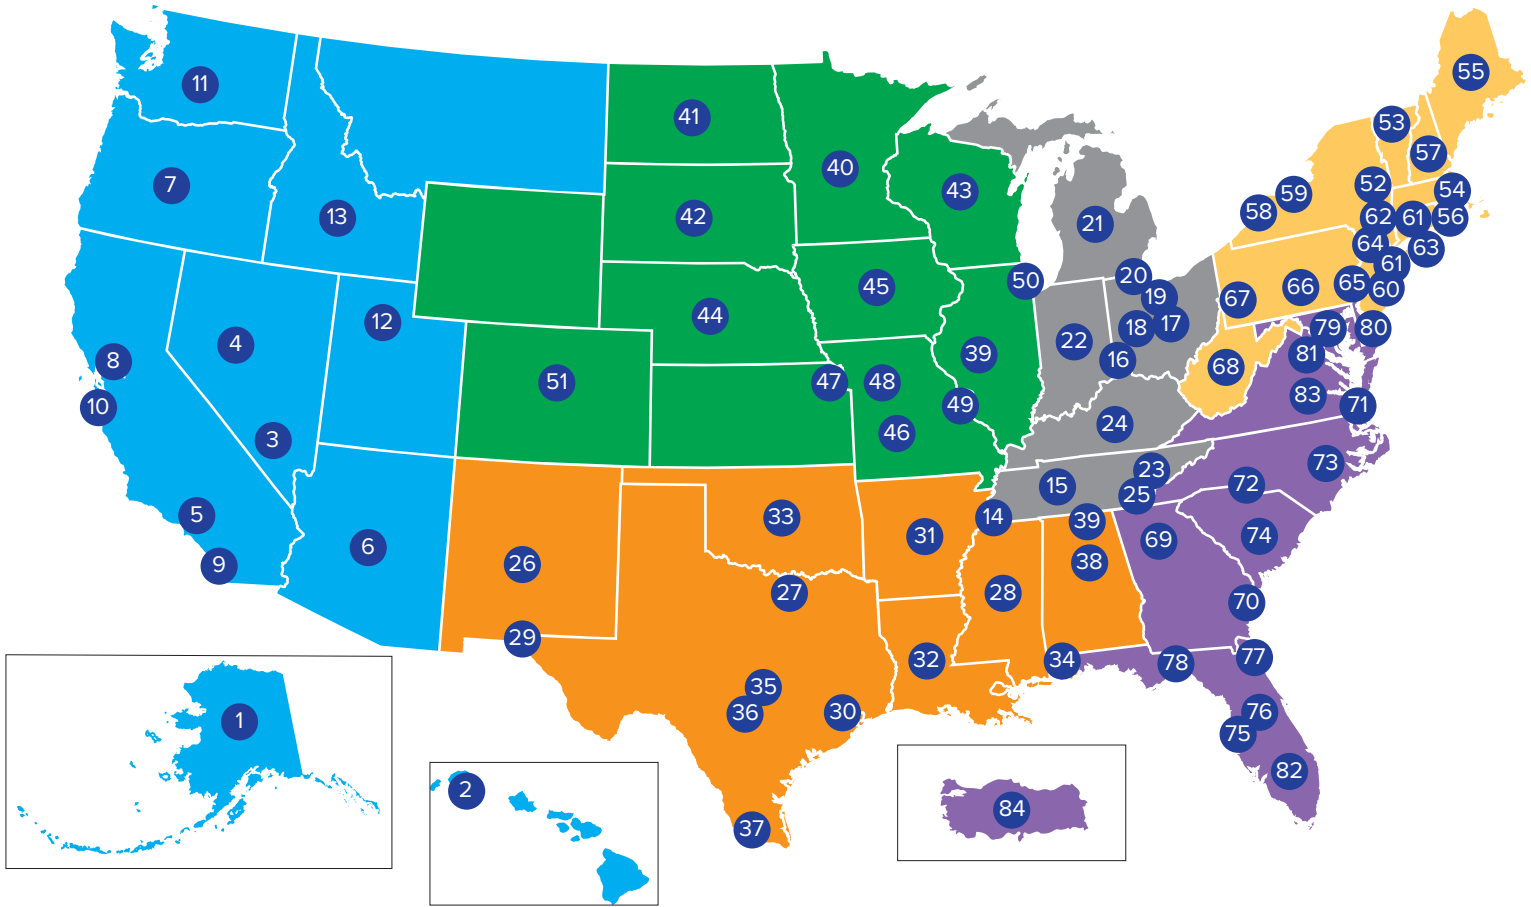

INFRAGARD MEMBER ALLIANCES

PACIFIC	MIDWEST	SOUTH CENTRAL	NORTH CENTRAL	NORTHEAST	SOUTHEAST
1. Alaska	14. Memphis	26. New Mexico	40. Minnesota	52. Albany	69. Atlanta
2. Honolulu	15. Middle TN	27. North Texas	41. North Dakota	53. Vermont	70. Coastal Empire
3. Southern Nevada	16. Cincinnati	28. Mississippi	42. South Dakota	54. Boston	71. Norfolk
4. Sierra Nevada	17. Central Ohio	29. El Paso	43. Wisconsin	55. Maine	72. Charlotte
5. Los Angeles	18. Dayton	30. Houston	44. Nebraska	56. Rhode Island	73. Eastern Carolina
6. Arizona	19. Northern Ohio	31. Arkansas	45. Iowa	57. New Hampshire	74. South Carolina
7. Oregon	20. Toledo	32. Louisiana	46. Springfield	58. Buffalo	75. Tampa Bay
8. Sacramento	21. Michigan	33. Oklahoma	47. Kansas City	59. Rochester	76. Orlando
9. San Diego	22. Indiana	34. Mobile	48. Central Missouri	60. New Jersey	77. Jacksonville
10. San Francisco Bay Area	23. Knoxville	35. Austin Capital Texas	49. St. Louis	61. Connecticut	78. Tallahassee
11. Washington State	24. Kentucky	36. San Antonio	50. Chicago	62. NY City Metro	79. Maryland
12. Salt Lake City	25. Southeast TN	37. Rio Grande	51. Denver	63. Long Island	80. Delaware
13. Idaho		38. Birmingham		64. Hudson Valley	81. Nation's Capital
		39. Huntsville		65. Philadelphia	82. South Florida
				66. Central PA	83. Richmond
				67. Pittsburgh	84. Puerto Rico
				68. West Virginia	